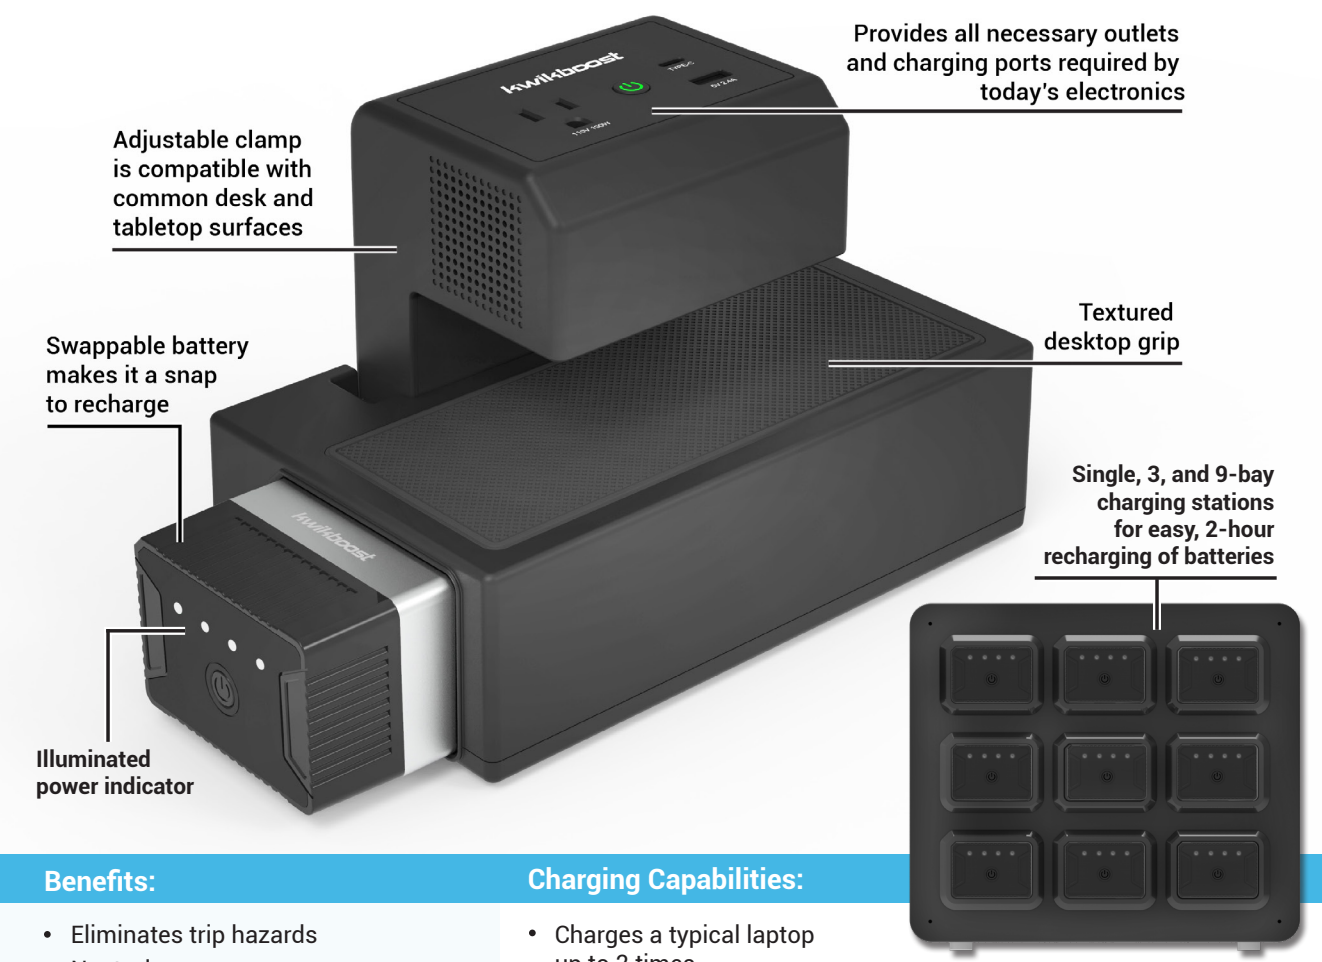

Charging Unit

Clamp-On Desktop Charging Unit: KBEP-CGR*

Features:

- Adjustable clamp is compatible with common desk and tabletop surfaces
- Includes AC outlet, USB-A port, and USB-C PD port
- Conveniently charges Chromebooks, laptops, tablets, and smart phones

Technical Specifications:

AC Outlet	100V-120V, 60Hz, modified sine wave, 100W continuous output power, 120W peak output power (10 minutes)
USB-A Port	5V/2.4A (12W)
USB-C PD Port	5V/2A (10W), 12V/1.5A (18W)
Dimensions	8.3\" D (10.3\" with battery inserted*) x 4.9\" W x 5.2\" to 6\" H (based on clamp setting)
Clamp Capacity	0.7\" to 1.5\"

The Kwikboost EdgePower – an innovative new battery-powered charging station that easily clamps onto the edge of desks, tables, and other common classroom surfaces - makes this problem a thing of the past by providing a neat, clean, 100% cord-free way for students to charge virtually any electronic device at their desk or table.

POWERFUL | RECHARGEABLE | PORTABLE

Benefits:

- Eliminates trip hazards
- Neat, clean appearance
- Fast, plug-n-play operation
- Moves with desk when reconfiguring a room for seamless transitions
- Cost effective
- Easy installation