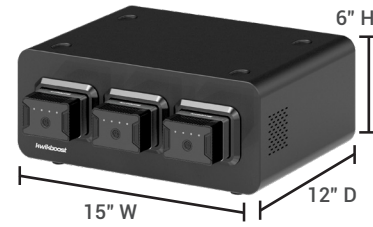

Charging Unit

Clamp-On Desktop Charging Unit: KBEP-CGR*

Features:

- Adjustable clamp is compatible with common desk and tabletop surfaces
- Includes AC outlet, USB-A port, and USB-C PD port
- Conveniently charges Chromebooks, laptops, tablets, and smart phones

Technical Specifications:

AC Outlet	100V-120V, 60Hz, modified sine wave, 100W continuous output power, 120W peak output power (10 minutes)
USB-A Port	5V/2.4A (12W)
USB-C PD Port	5V/2A (10W), 12V/1.5A (18W)
Dimensions	8.3\" D (10.3\" with battery inserted*) x 4.9\" W x 5.2\" to 6\" H (based on clamp setting)
Clamp Capacity	0.7\" to 1.5\"

Base Charging Stations

Single Battery Charger: KBEP-BASE1

Features:

- Charges and stores EdgePower batteries
- IEC plug with 6.5' power cord (3 and 9-bay only)
- Available in Single, 3-bay, and 9-bay configurations
- Fully recharges battery banks in 2 hours
- 3-bay is stackable and expandable
- 3-bay and 9-bay units offer a Kensington Security Slot for theft deterrence

Dimensions:

Single Battery Charger	0.75\" D x 3.25\" W x 2.25\" H
3-Bay Base Charging Station	12\" D x 15\" W x 6\" H
9-Bay Base Charging Station	12\" D x 15\" W x 13.5\" H

3-Bay Base Charging Station: KBEP-BASE3