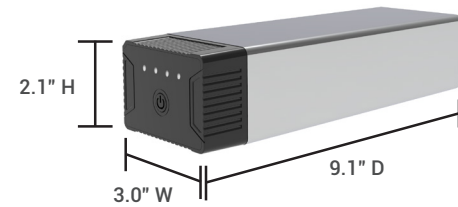

Features:

- Easily interchangeable
- Recharges using EdgePower Base
- Charging Station (sold separately)
- Includes LED charge indicator lights

Technical Specifications:

Battery Capacity	146.52 Wh (18 cells)
Cell Type	18650 Li-ion battery (2,200mAh at 3.7V)
Life Cycles	500 times (higher than 80% of the initial capacity)
Shelf Life	1 year after first charge
Battery Shipping Classifications	UN 3480
Dimensions	9.1\" D x 3.0\" W x 2.1\" H
Battery Weight	2.75 lbs.
Battery Cell Recharge Time	2 hours