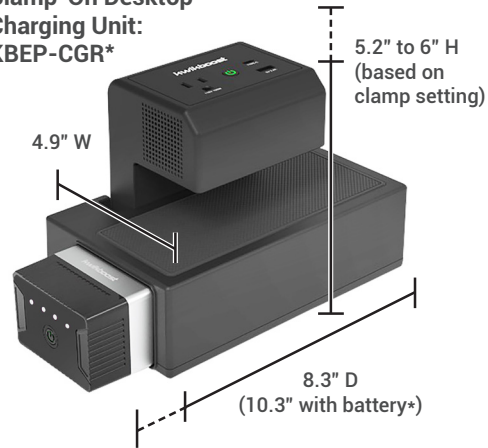

Charging Unit

Clamp-On Desktop Charging Unit: KBEP-CGR*

Features:

- Adjustable clamp is compatible with common desk and tabletop surfaces
- Includes AC outlet, USB-A port, and USB-C PD port
- Conveniently charges Chromebooks, laptops, tablets, and smart phones

Technical Specifications:

AC Outlet	100V-120V, 60Hz, modified sine wave, 100W continuous output power, 120W peak output power (10 minutes)
USB-A Port	5V/2.4A (12W)
USB-C PD Port	5V/2A (10W), 12V/1.5A (18W)
Dimensions	8.3\" D (10.3\" with battery inserted*) x 4.9\" W x 5.2\" to 6\" H (based on clamp setting)
Clamp Capacity	0.7\" to 1.5\"

*Battery sold separately

Battery

Rechargeable Battery: KBEP-BAT

Features:

- Easily interchangeable
- Recharges using EdgePower Base
- Charging Station (sold separately)
- Includes LED charge indicator lights

Base Charging Stations

Single Battery Charger: KBEP-BASE1

Features:

- Charges and stores EdgePower batteries
- IEC plug with 6.5' power cord (3 and 9-bay only)
- Available in Single, 3-bay, and 9-bay configurations
- Fully recharges battery banks in 2 hours
- 3-bay is stackable and expandable
- 3-bay and 9-bay units offer a Kensington Security Slot for theft deterrence