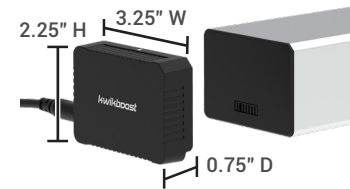

Charging Unit

Clamp-On Desktop Charging Unit: KBEP-CGR*

Features:

- Adjustable clamp is compatible with common desk and tabletop surfaces
- Includes AC outlet, USB-A port, and USB-C PD port
- Conveniently charges Chromebooks, laptops, tablets, and smart phones

Technical Specifications:

AC Outlet	100V-120V, 60Hz, modified sine wave, 100W continuous output power, 120W peak output power (10 minutes)
USB-A Port	5V/2.4A (12W)
USB-C PD Port	5V/2A (10W), 12V/1.5A (18W)
Dimensions	8.3\" D (10.3\" with battery inserted*) x 4.9\" W x 5.2\" to 6\" H (based on clamp setting)
Clamp Capacity	0.7\" to 1.5\"

*Battery sold separately

Battery

Rechargeable Battery: KBEP-BAT

Features:

- Easily interchangeable
- Recharges using EdgePower Base
- Charging Station (sold separately)
- Includes LED charge indicator lights

Base Charging Stations

Single Battery Charger: KBEP-BASE1

Features:

- Charges and stores EdgePower batteries
- IEC plug with 6.5' power cord (3 and 9-bay only)
- Available in Single, 3-bay, and 9-bay configurations
- Fully recharges battery banks in 2 hours
- 3-bay is stackable and expandable
- 3-bay and 9-bay units offer a Kensington Security Slot for theft deterrence